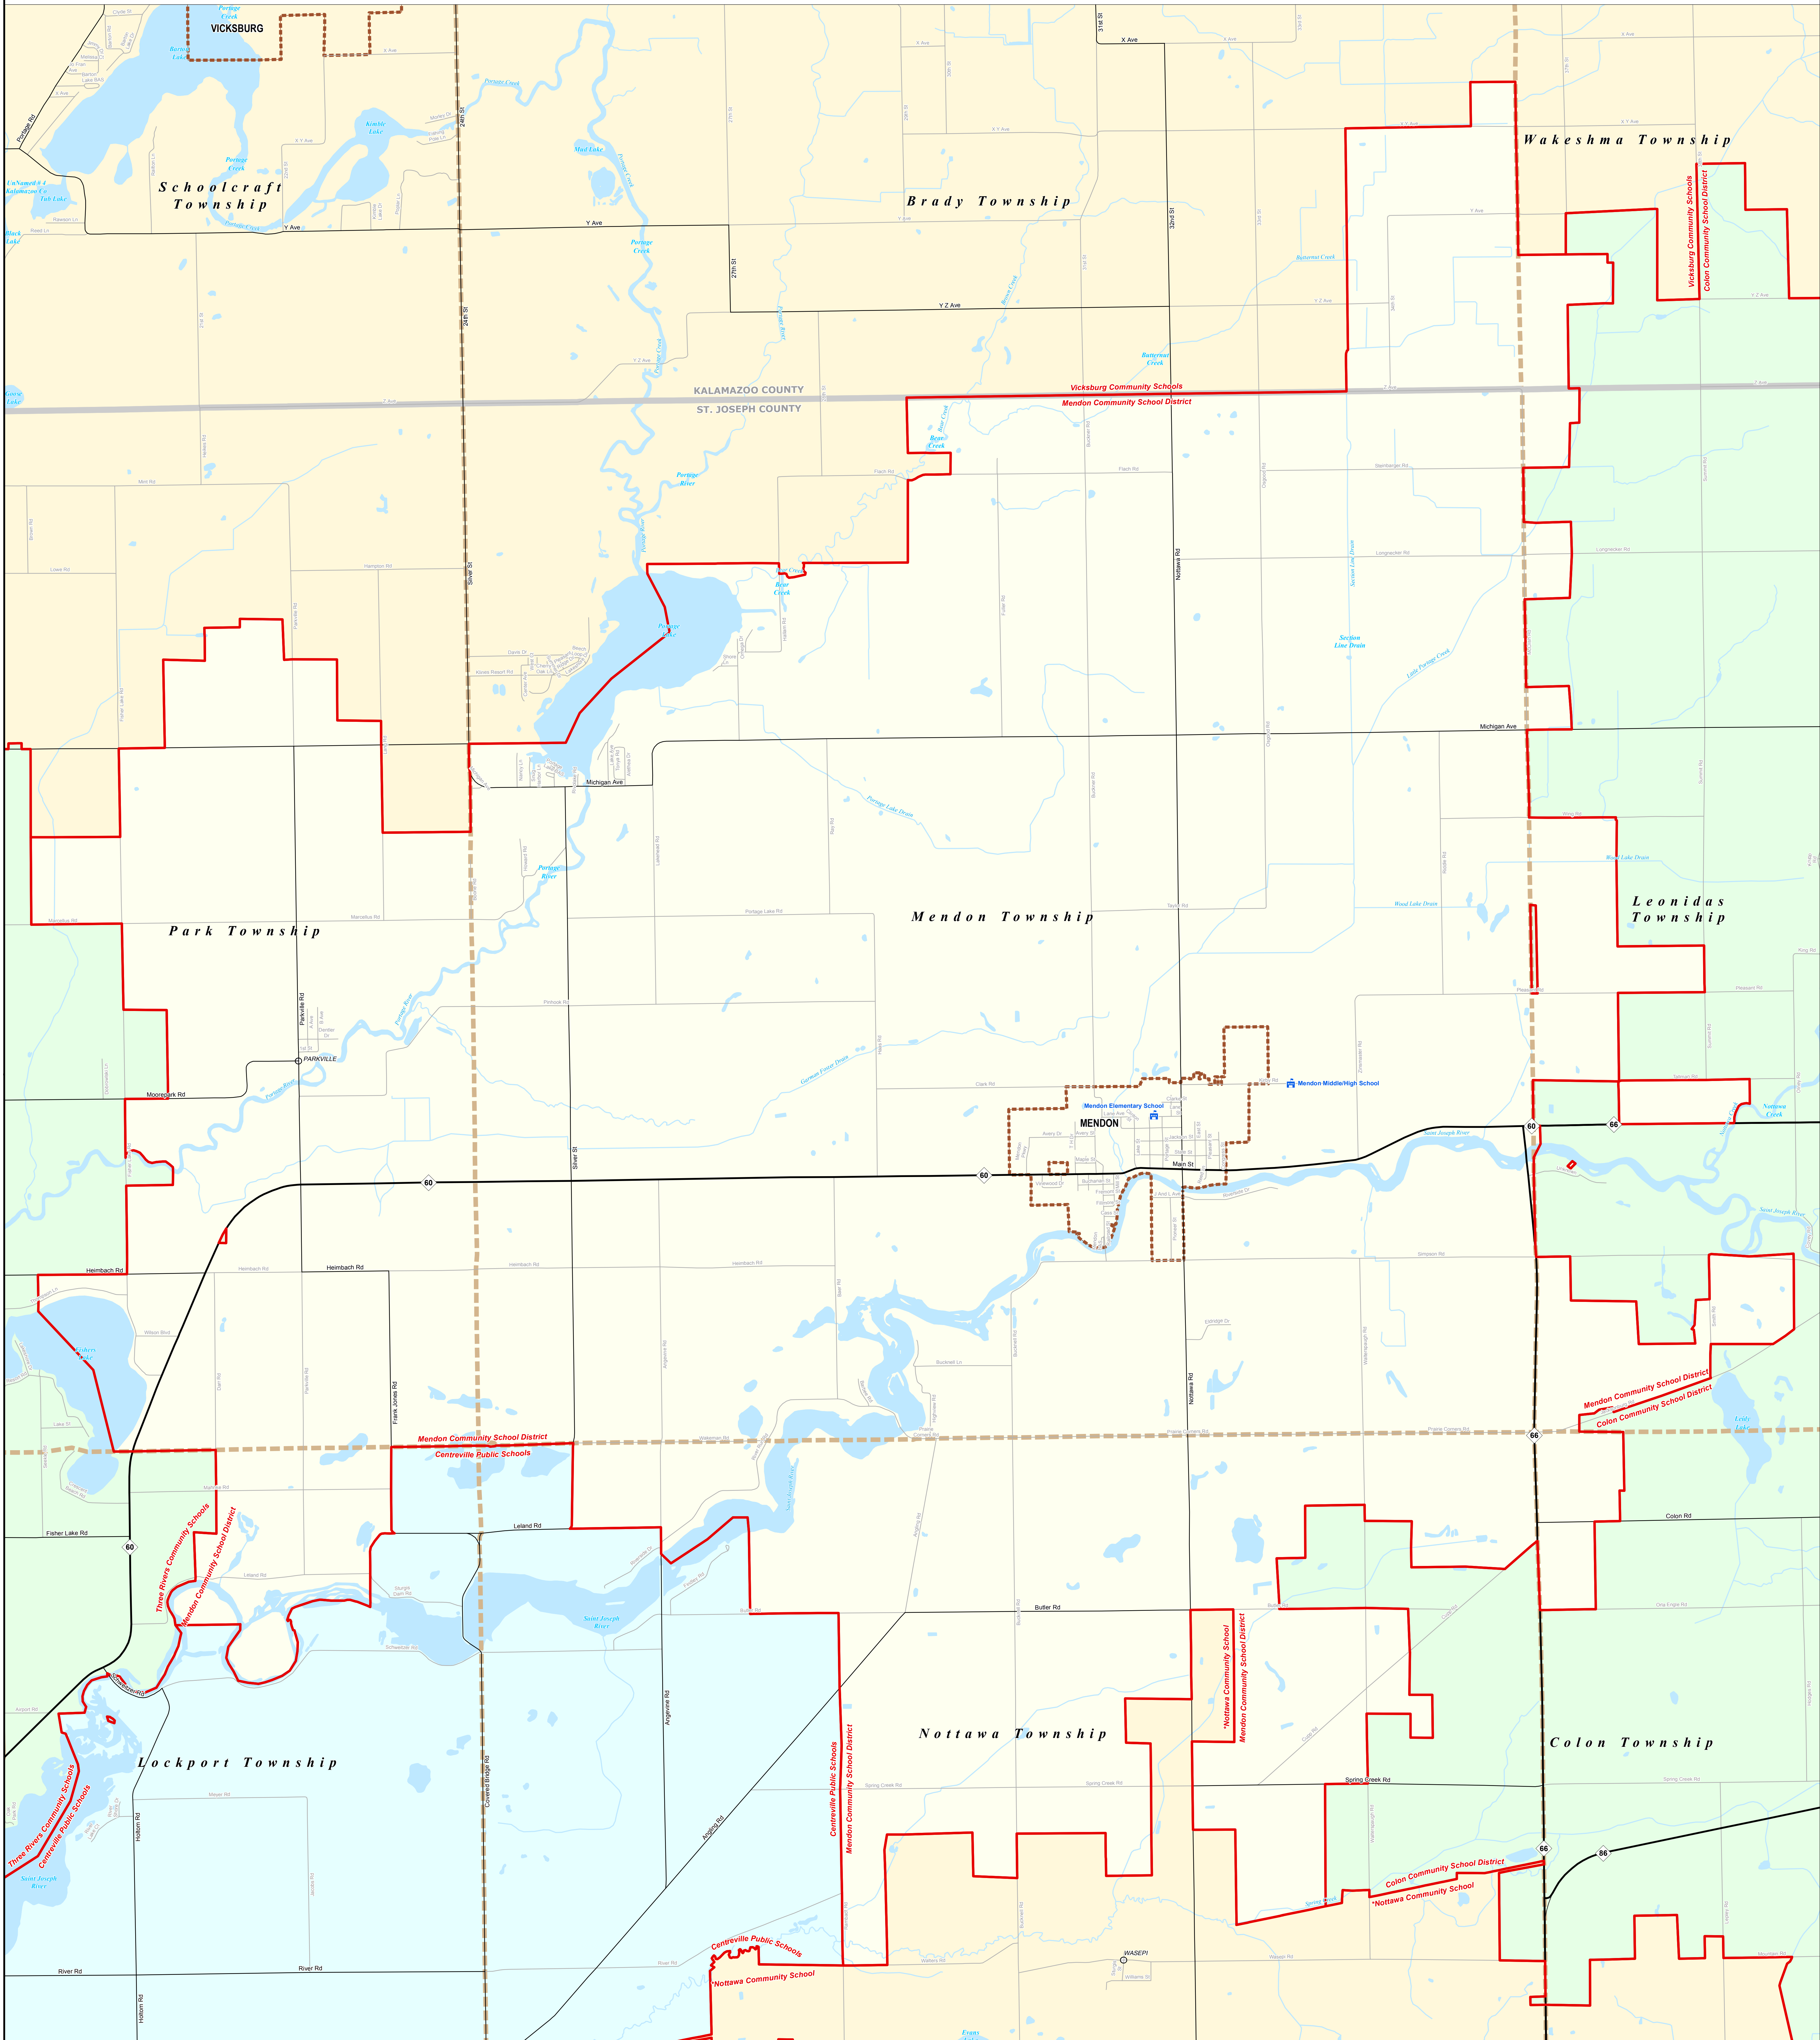

MENDON COMMUNITY SCHOOL DISTRICT

St. Joseph County ISD

*Note: Non K-12 School Districts identified with Asterisk (*) in Name

11/14/13

Legend	
School District	Unincorporated Place
County	School
City	Water Feature
Township	Freeway
Village	Highway
Census Designated Place	Primary Road
	Local Road
FVI Colors Vary	Railroad
	River, Stream, or Drain

Source: Michigan Geographic Framework, v13a